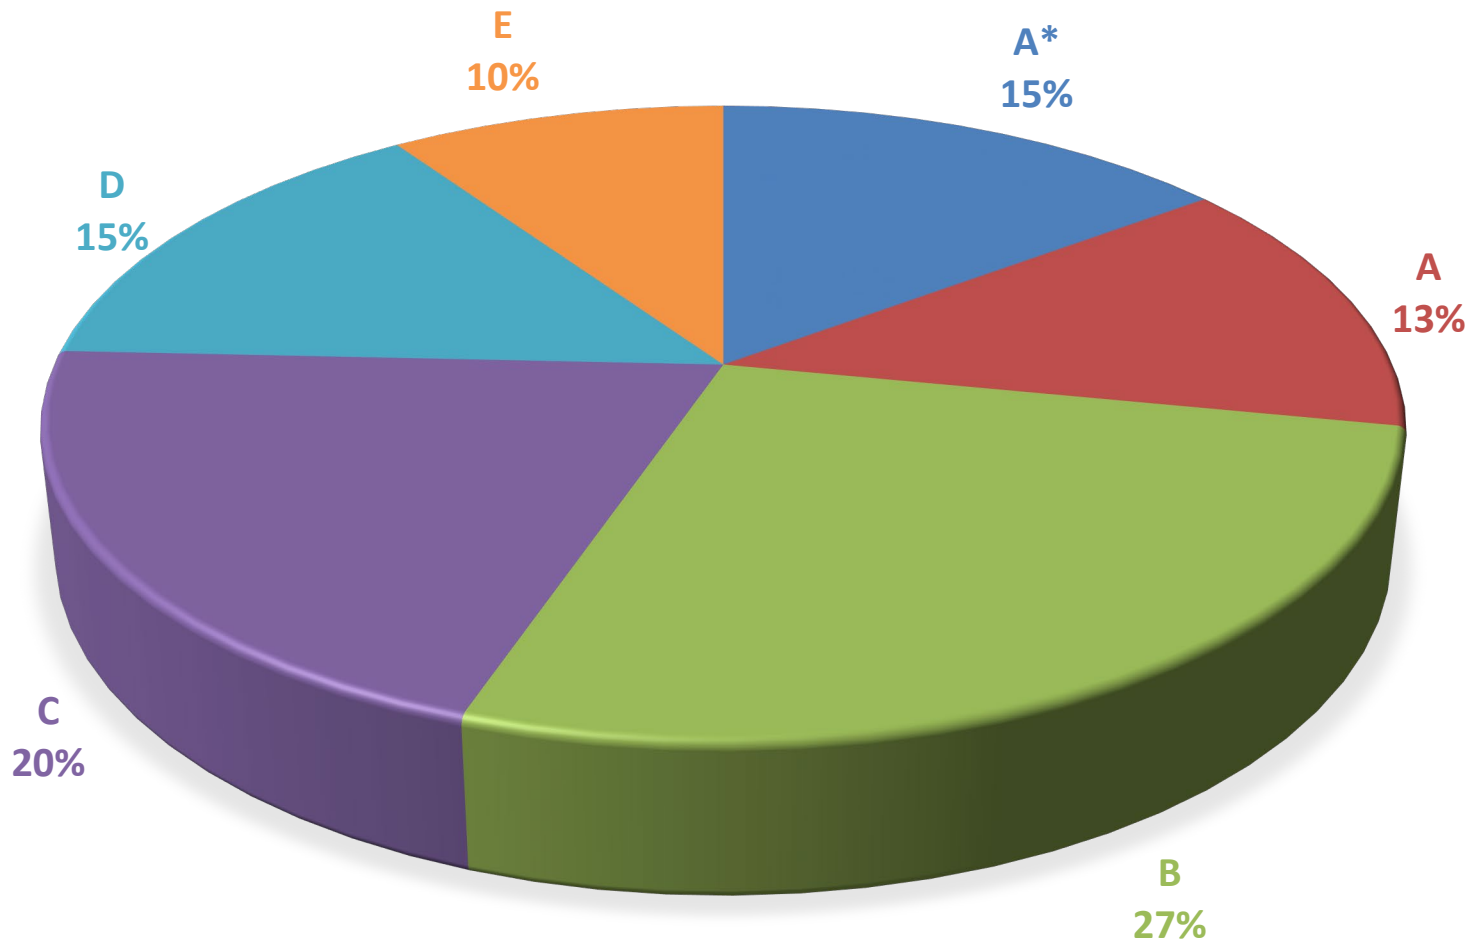

CAMBRIDGE ASSESSMENT INTERNATIONAL EDUCATION A LEVEL RESULTS IN JUNE 2023 SERIES

Grade	A*	A	B	C	D	E	Total
No. of Candidates	31	28	57	43	31	20	210
Percentage	14.8	13.3	27.1	20.5	14.8	9.5	100.0

**Cambridge Assessment
International Education**

CAMBRIDGE ASSESSMENT INTERNATIONAL EDUCATION AS LEVEL RESULTS IN JUNE 2023 SERIES

Grade	a	b	c	d	e	Total
No. of Candidates	68	45	40	37	26	216
Percentage	31.5	20.9	18.5	17.1	12	100.0

**Cambridge Assessment
International Education**

CAMBRIDGE ASSESSMENT INTERNATIONAL EDUCATION IGCSE LEVEL RESULTS IN JUNE 2023 SERIES

Grade	A*	A	B	C	D	E	Total
No. of Candidates	115	145	143	96	47	20	566
Percentage	20.3	25.6	25.3	17.0	8.3	3.5	100.0

**Cambridge Assessment
International Education**