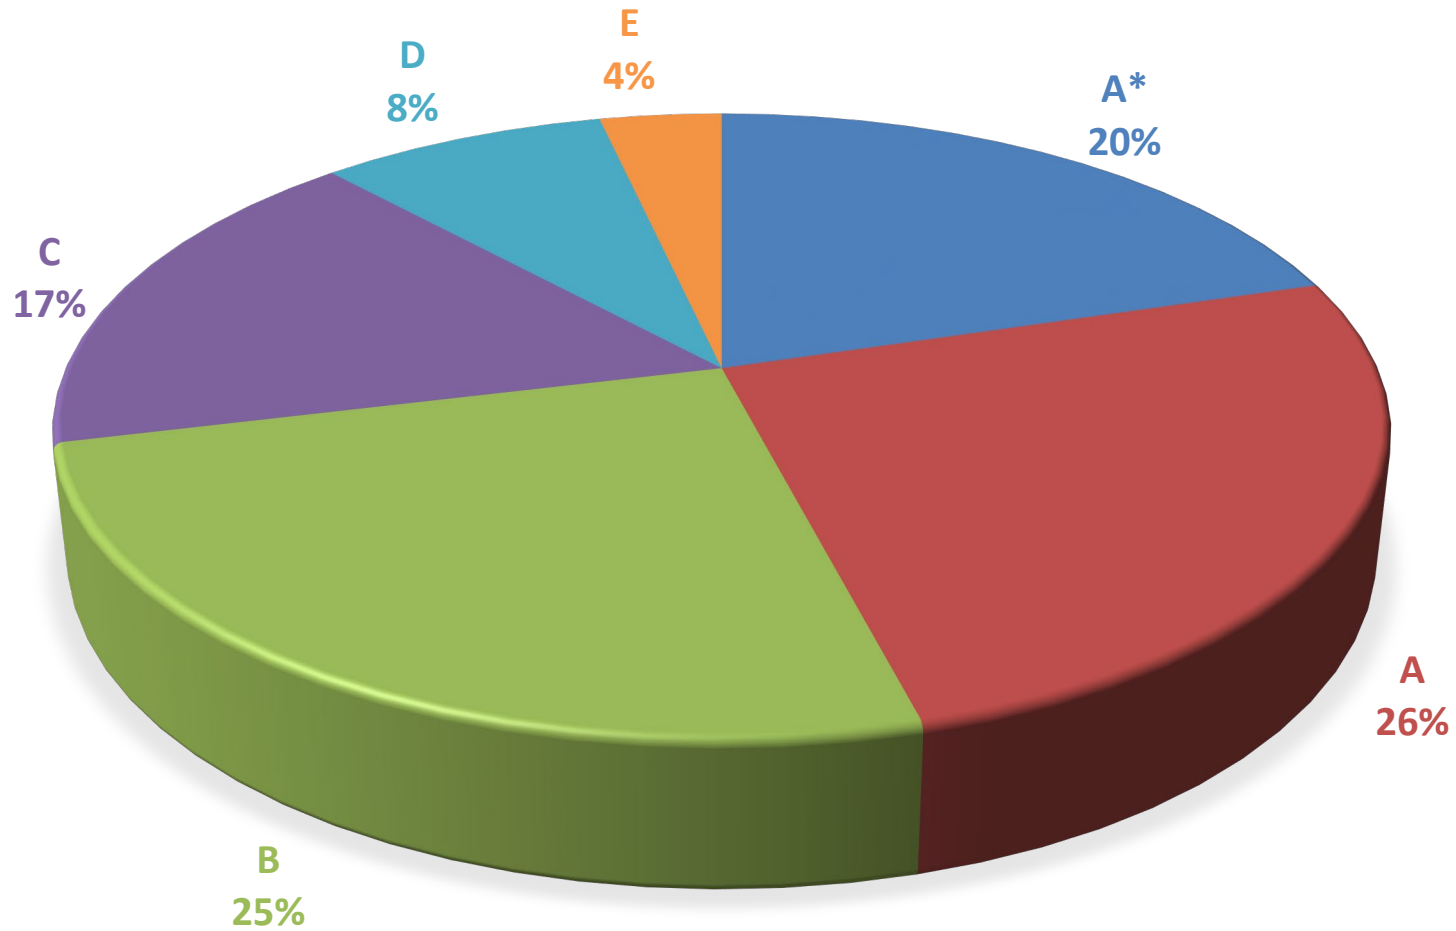

CAMBRIDGE ASSESSMENT INTERNATIONAL EDUCATION AS LEVEL RESULTS IN JUNE 2023 SERIES

Grade	a	b	c	d	e	Total
No. of Candidates	68	45	40	37	26	216
Percentage	31.5	20.9	18.5	17.1	12	100.0

**Cambridge Assessment
International Education**

CAMBRIDGE ASSESSMENT INTERNATIONAL EDUCATION IGCSE LEVEL RESULTS IN JUNE 2023 SERIES

Grade	A*	A	B	C	D	E	Total
No. of Candidates	115	145	143	96	47	20	566
Percentage	20.3	25.6	25.3	17.0	8.3	3.5	100.0

**Cambridge Assessment
International Education**