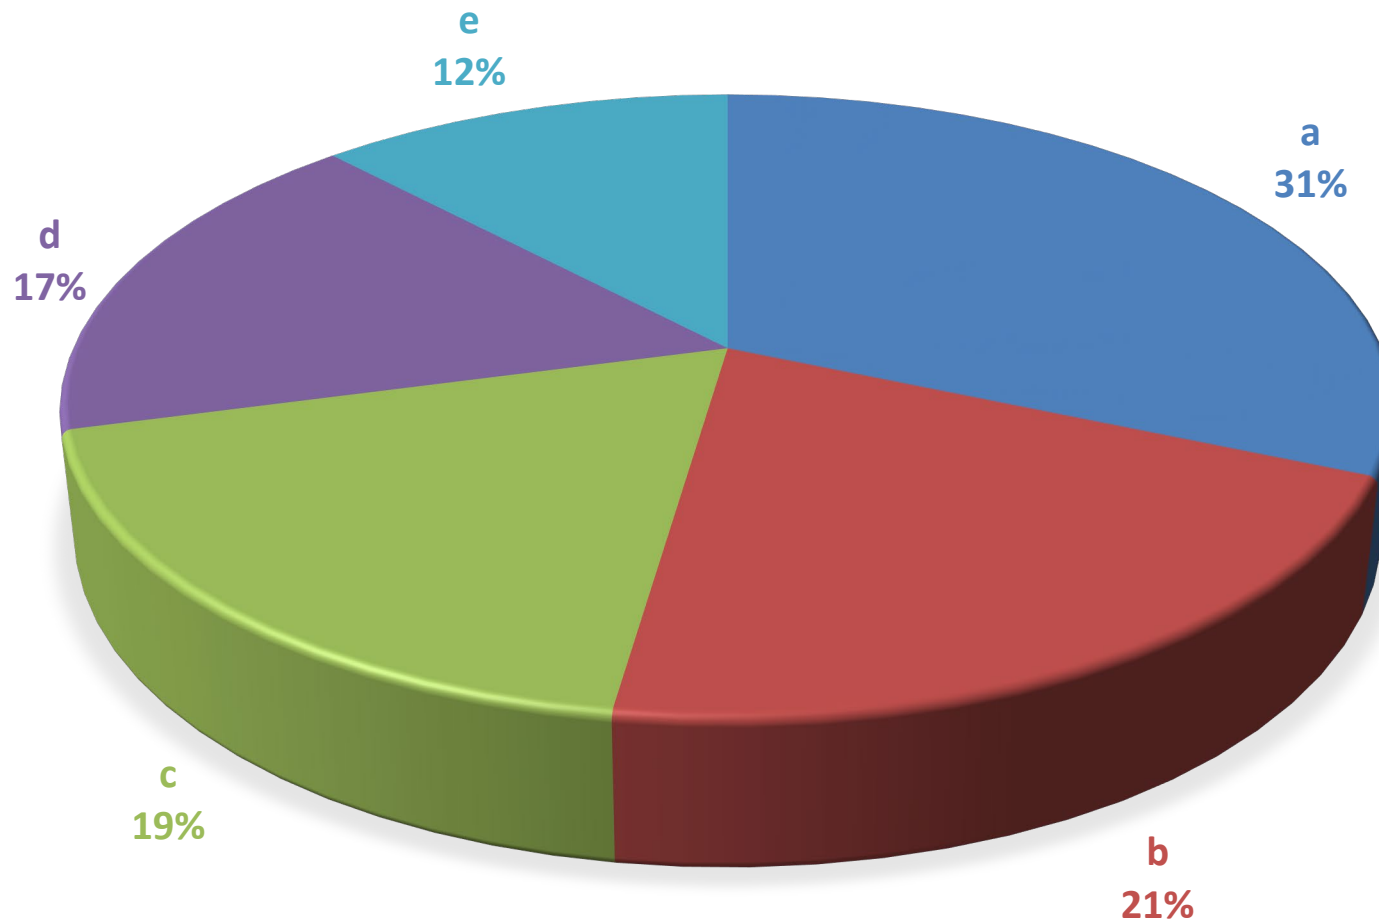

CAMBRIDGE ASSESSMENT INTERNATIONAL EDUCATION A LEVEL RESULTS IN JUNE 2023 SERIES

Grade	A*	A	B	C	D	E	Total
No. of Candidates	31	28	57	43	31	20	210
Percentage	14.8	13.3	27.1	20.5	14.8	9.5	100.0

**Cambridge Assessment
International Education**

CAMBRIDGE ASSESSMENT INTERNATIONAL EDUCATION AS LEVEL RESULTS IN JUNE 2023 SERIES

Grade	a	b	c	d	e	Total
No. of Candidates	68	45	40	37	26	216
Percentage	31.5	20.9	18.5	17.1	12	100.0

**Cambridge Assessment
International Education**

CAMBRIDGE ASSESSMENT INTERNATIONAL EDUCATION IGCSE LEVEL RESULTS IN JUNE 2023 SERIES

Grade	A*	A	B	C	D	E	Total
No. of Candidates	115	145	143	96	47	20	566
Percentage	20.3	25.6	25.3	17.0	8.3	3.5	100.0

**Cambridge Assessment
International Education**